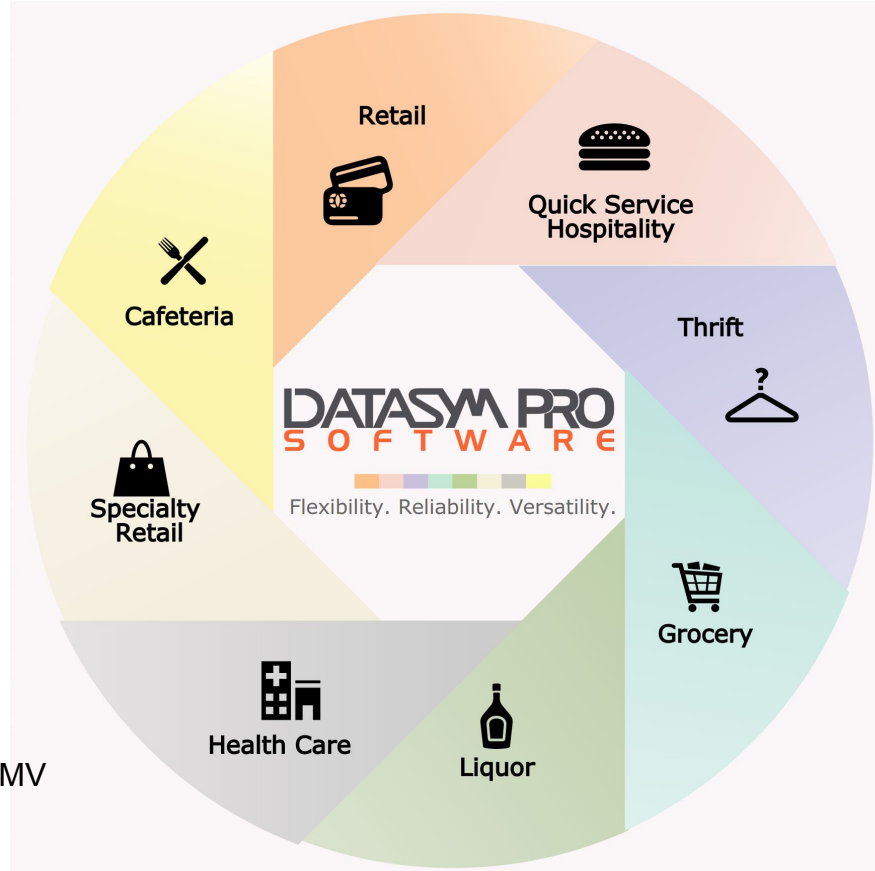

DatasymPRO Available on CRS Hardware

DatasymPRO Features:

- Supports EMV
- Up to 65 000 Items Standard (Expand with Symfinite)
- 150 Departments / 999 Sub Departments
- 999 Macros
- 64 Customizable Keyboard Levels
- 20 Different Media Types
- Multiple Suspend Transactions
- HSA / FSA Support
- Age Verification by Item or Department
- Multiple Printer / Cash Drawer Support
- Mix & Match Pricing / Split Pricing Support
- Kitchen Printer / Kitchen Video
- Upsizing
- Condiments & Modifiers
- Combo Pricing
- Drive-Thru & Takeout
- Self-Service Kiosk
- Employee Time & Attendance Keeping
- Electronic Journal
- Integrated Credit / Debit Processing with EMV
- Sales Clerk Totals (Commission Tracking)
- A Wide Variety of Other Retail and Quick Service Hospitality Features!

CRS Hardware Options:

Hisense HK-570 (Linux)

The HK-570 is a 15" true flat screen terminal. The low profile, double articulating, die cast stand allows the terminal to fold flat. The HK-570 powered by DatasymPRO is the perfect solution for the Retail and Quick Service Hospitality industries.

HK-570

Sam4s SAP-630 (Linux)

The Sam4s SAP-630 is a Hybrid designed POS terminal featuring an intuitive 10" touch screen operator display combined with an ECR (flat or raised) keyboard to facilitate a fast checkout speed.