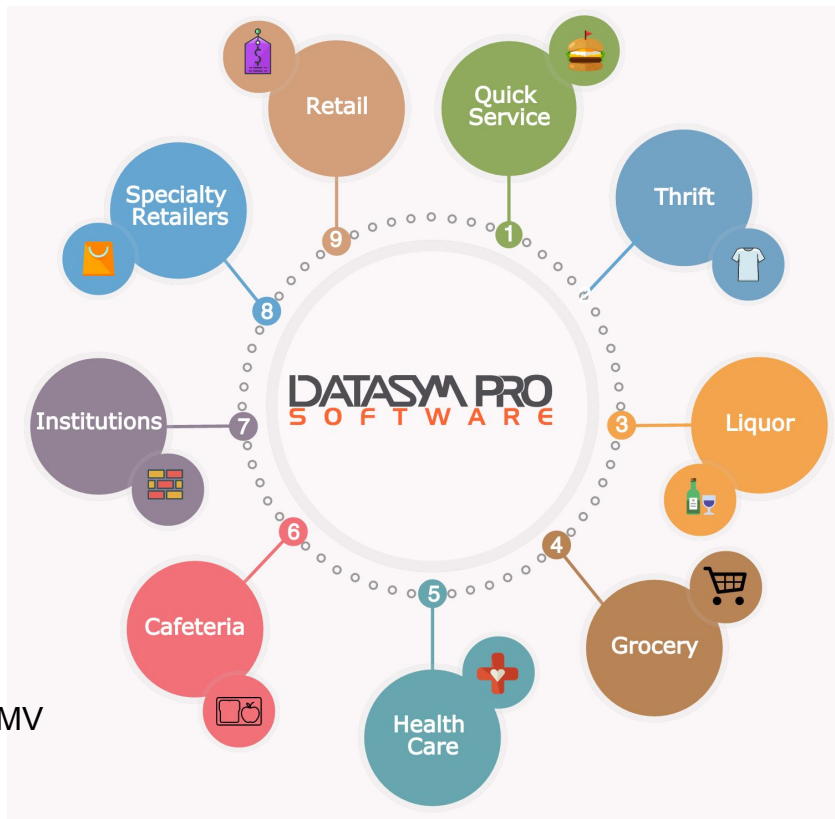

Datasym PRO Available on Poindus VariPOS 210 & VariPOS 310

Datasym PRO Features:

- Supports EMV
- Up to 65 000 Items Standard (Expand with Symfinite)
- 150 Departments / 999 Sub Departments
- 999 Macros
- 64 Customizable Keyboard Levels
- 20 Different Media Types
- Multiple Suspend Transactions
- HSA / FSA Support
- Age Verification by Item or Department
- Multiple Printer / Cash Drawer Support
- Mix & Match Pricing / Split Pricing Support
- 10 Price Levels
- 4 Tax Tables / Rates
- Employee Time & Attendance Keeping
- Electronic Journal
- 9 Programmable Discounts or Surcharges
- Training Mode
- Integrated Credit / Debit Processing with EMV
- Sales Clerk Totals (Commission Tracking)
- A Wide Variety of Other Retail and Quick Service Hospitality Features!

VariPOS 310

Poindus Hardware Options:

VariPOS 210:

- 14" Widescreen LCD Display
- Ability to Run Off a Power Bank
- Secure Linux Operating System

VariPOS 310:

- Option for 10" or 14" LCD Display
- Integrated 80mm Thermal Printer
- Secure Linux Operating System

Datasym PRO Software is extremely flexible and versatile. Datasym services general retailers, to complex and more specialized operations. Datasym has built its reputation on its ability to service a wide variety of marketplaces from general verticals to niche operations. Customization required? No problem, contact Datasym!